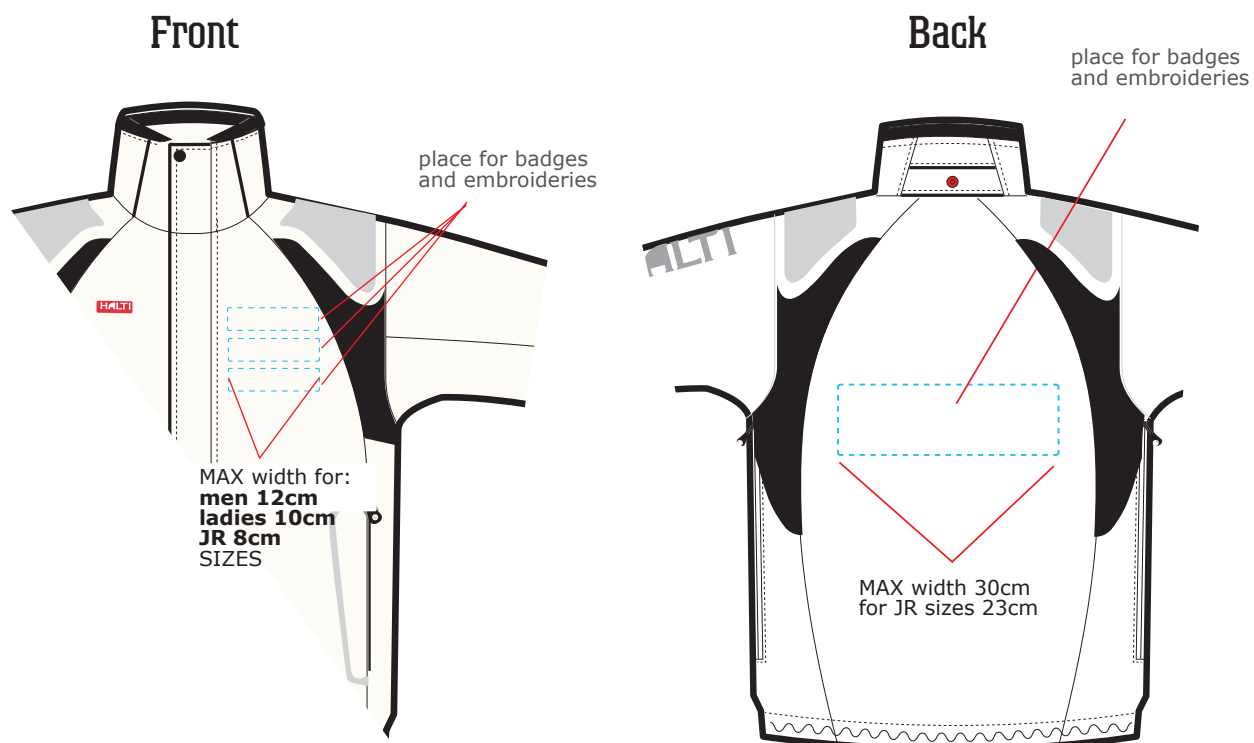

Club jackets detail info

Easy access for adding labels, embroideries or name plates on a later stage
(Picture reference only)

Mittataulukko – Measurements

Huom. Mitat vartalonmittoja, ei vaatteen. / Pls. note! Measurements are body measurements, not garment measurements.

ITALY men sizes jacket/pants	42	44	46-48	50	52-54	56	58	60	62
FRANCE/ SPAIN men sizes jacket	42	44	46-48	50	52-54	56	58	60	62
FRANCE/ SPAIN men sizes pants	36	38	40-42	44	46-48	50	52		
US sizes	XXXS	XXS	XS	S	M	L	XL	XXL	XXXL
ladies' sizes (number)/naisten numerokoot	36	38	40	42-44	46	48	50-52	54	56
mens' sizes (number)/miesten numerokoot		44	46-48	50	52-54	56	58	60	62
UNISEX	XXS	XS	S	M	L	XL	XXL	XXXL	4XL
1 LENGTH / PITUUS (+/- 3cm)	169	171	173	177	179	181	183	185	187
2 CHEST / RINNAN YMPÄRYYS	84	90	96	102	108	114	120	126	132
3 WAIST / VYÖTÄRÖN YMPÄRYYS	72	78	84	90	96	102	108	114	120
4 HIP / LANTION YMPÄRYYS	88	94	100	106	112	118	124	130	136
5 NECK TO WRIST / KAULA-RANNE	73	75	77	79	80	82,5	83,5	85	86
6 INNER LEG LENGTH to floor / JALAN SISÄPITUUS lattiaan	80	81	82	83	84	85	86	87	88

ITALY sizes	38	40	42	44	46	48	50	52	54
FRANCE/ SPAIN sizes	34	36	38	40	42	44	46	48	50
US sizes	0	2	4	6	8	10	12	14	18
WOMEN / NAISET	32	34	36	38	40	42	44	46	48
1 LENGTH / PITUUS	168cm (+/- 4cm) regular								
2 CHEST / RINNAN YMPÄRYYS	76	80	84	88	92	96	100	104	108
3 WAIST / VYÖTÄRÖN YMPÄRYYS	60	64	68	72	76	80	84	88	92
4 HIP / LANTION YMPÄRYYS	84	88	92	96	100	104	108	112	116
5 NECK TO WRIST / KAULA-RANNE	70	71	72	73	74	75	76	76	76
6 INNER LEG LENGTH to floor / JALAN SISÄPITUUS lattiaan	73	74	75	76	77	78	79	80	81

JUNIORS / LAPSET	120	130	140	150	160
1 LENGTH (+/- 5cm)	115-125	125-135	135-145	145-155	155-165
2 CHEST	63	67	72	77	82
3 WAIST	58	61	64	68	71
4 HIP	67	71	75	80	85
5 NECK TO WRIST	51	56	60	65	70
6 INNER LEG LENGTH from floor	53	59	65	70	75