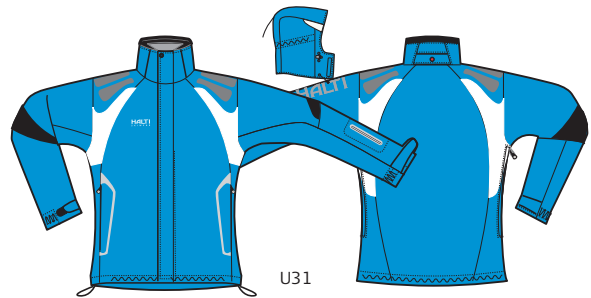

Colours:

-  M34 Fresh Blue
-  M38 Midnight Blue
-  P65 Red
-  P99 Black

Club Goal II G

Jacket 059-1657

Material:
DrymaxX All Weather Glacier
WATERPROOFNESS 10 000
BREATHABILITY 10 000

U31

X38

P65

P99

Colour	XS	S	M	L	XL	XXL	NTOPRICE
■ U31 Deep Sea							
■ X38 Midnight Blue							
■ P65 Red							
■ P99 Black							

Club Goal II G Lady

Jacket 059-1658

Material:
DrymaxX All Weather Glacier
WATERPROOFNESS 10 000
BREATHABILITY 10 000