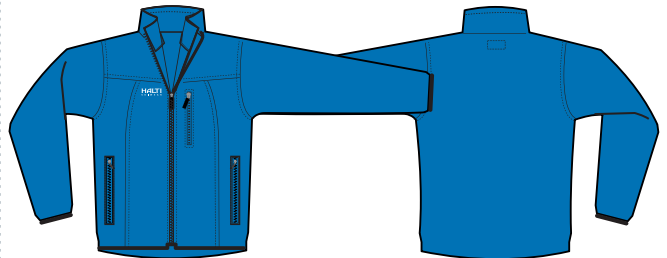

R64

P99

Colour	34	36	38	40	42	44	NTOPRICE
X31 Deep Sea							
R64 Heat Red							
P99 Black							

Club Guard S Jr

Softshell 059-1637

Material:
Ultimate Softshell

X31

R64