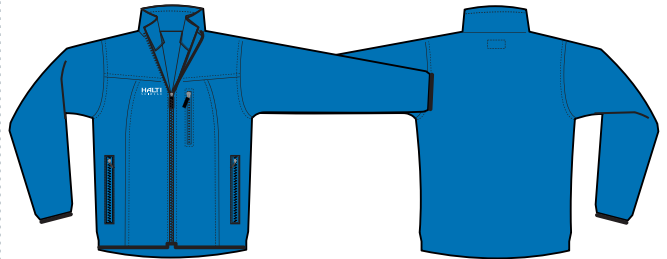

X31

R64

P99

Colour	XS	S	M	L	XL	XXL	NTOPRICE
X31 Deep Sea							
R64 Heat Red							
P99 Black							

Club Guard S Lady

Softshell 059-1636

Material:
Ultimate Softshell

X31