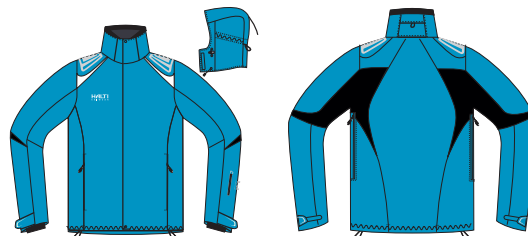

Colours:

-  U31 Deep Sea
-  X38 Midnight Blue
-  X42 Yellow Rainbow
-  X45 Team Orange
-  X54 Safari Green
-  R64 Heat Red
-  P99 Black

Club Camber S

Jacket 059-1629

Material:
Drymaxx Ultimate Club
WATERPROOFNESS 20 000
BREATHABILITY 20 000

U31/P00/P99

X38/P00/U31 X42/P00/P99 X45/P00/P99
X54/P00/P99 R64/P00/P99 P99/P00/P99

Colour	XS	S	M	L	XL	XXL	XXXL	NTOPRICE
U31 Deep Sea								
X38 Midnight Blue								
X42 Yellow Rainbow								
X45 Team Orange								
X54 Safari Green								
R64 Heat Red								
P99 Black								