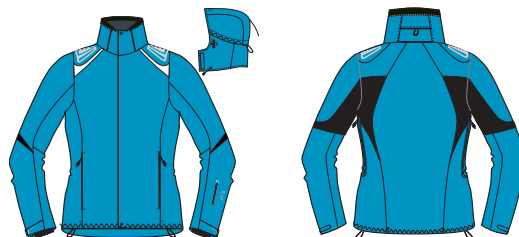

U31/P00/P99

X38/P00/U31 X42/P00/P99 X45/P00/P99
X54/P00/P99 R64/P00/P99 P99/P00/P99

Colour	XS	S	M	L	XL	XXL	XXXL	NTOPRICE
U31 Deep Sea								
X38 Midnight Blue								
X42 Yellow Rainbow								
X45 Team Orange								
X54 Safari Green								
R64 Heat Red								
P99 Black								

Club Camber S Lady

Jacket 059-1630

Material:
Drymaxx Ultimate Club
WATERPROOFNESS 20 000
BREATHABILITY 20 000

U31/P00/P99

X38/P00/U31 X42/P00/P99 X45/P00/P99
X54/P00/P99 R64/P00/P99 P99/P00/P99

Colour	34	36	38	40	42	44	NTOPRICE
U31 Deep Sea							
X38 Midnight Blue							
X42 Yellow Rainbow							
X45 Team Orange							
X54 Safari Green							
R64 Heat Red							
P99 Black							