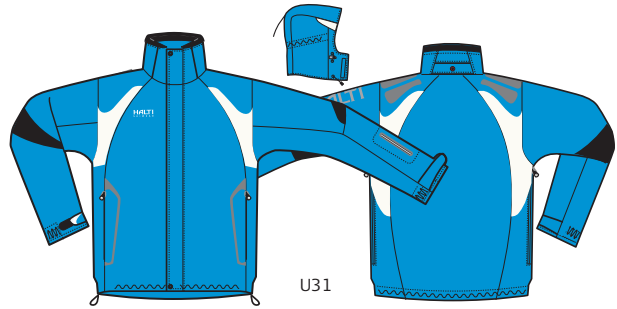

Colours:

-  M34 Fresh Blue
-  M38 Midnight Blue
-  P65 Red
-  P99 Black

Club Goal II G

Jacket 059-1657

Material:
DrymaxX All Weather Glacier
WATERPROOFNESS 10 000
BREATHABILITY 10 000

U31

X38

P65