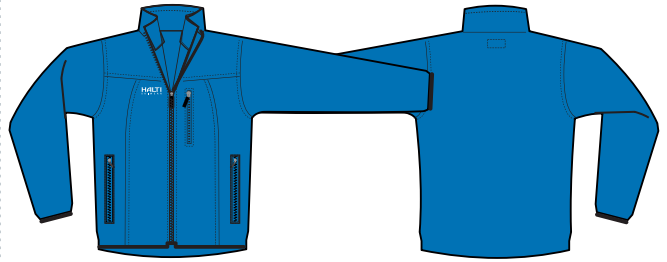

Club Gate G Jr Pants 059-1665

Material:
DrymaxX All Weather Glacier
WATERPROOFNESS 10 000
BREATHABILITY 10 000

P99

Colour	120	130	140	150	160	NTOPRICE
■ P99 Black						

Club Guard S

Softshell 059-1635

Material:
Ultimate Softshell